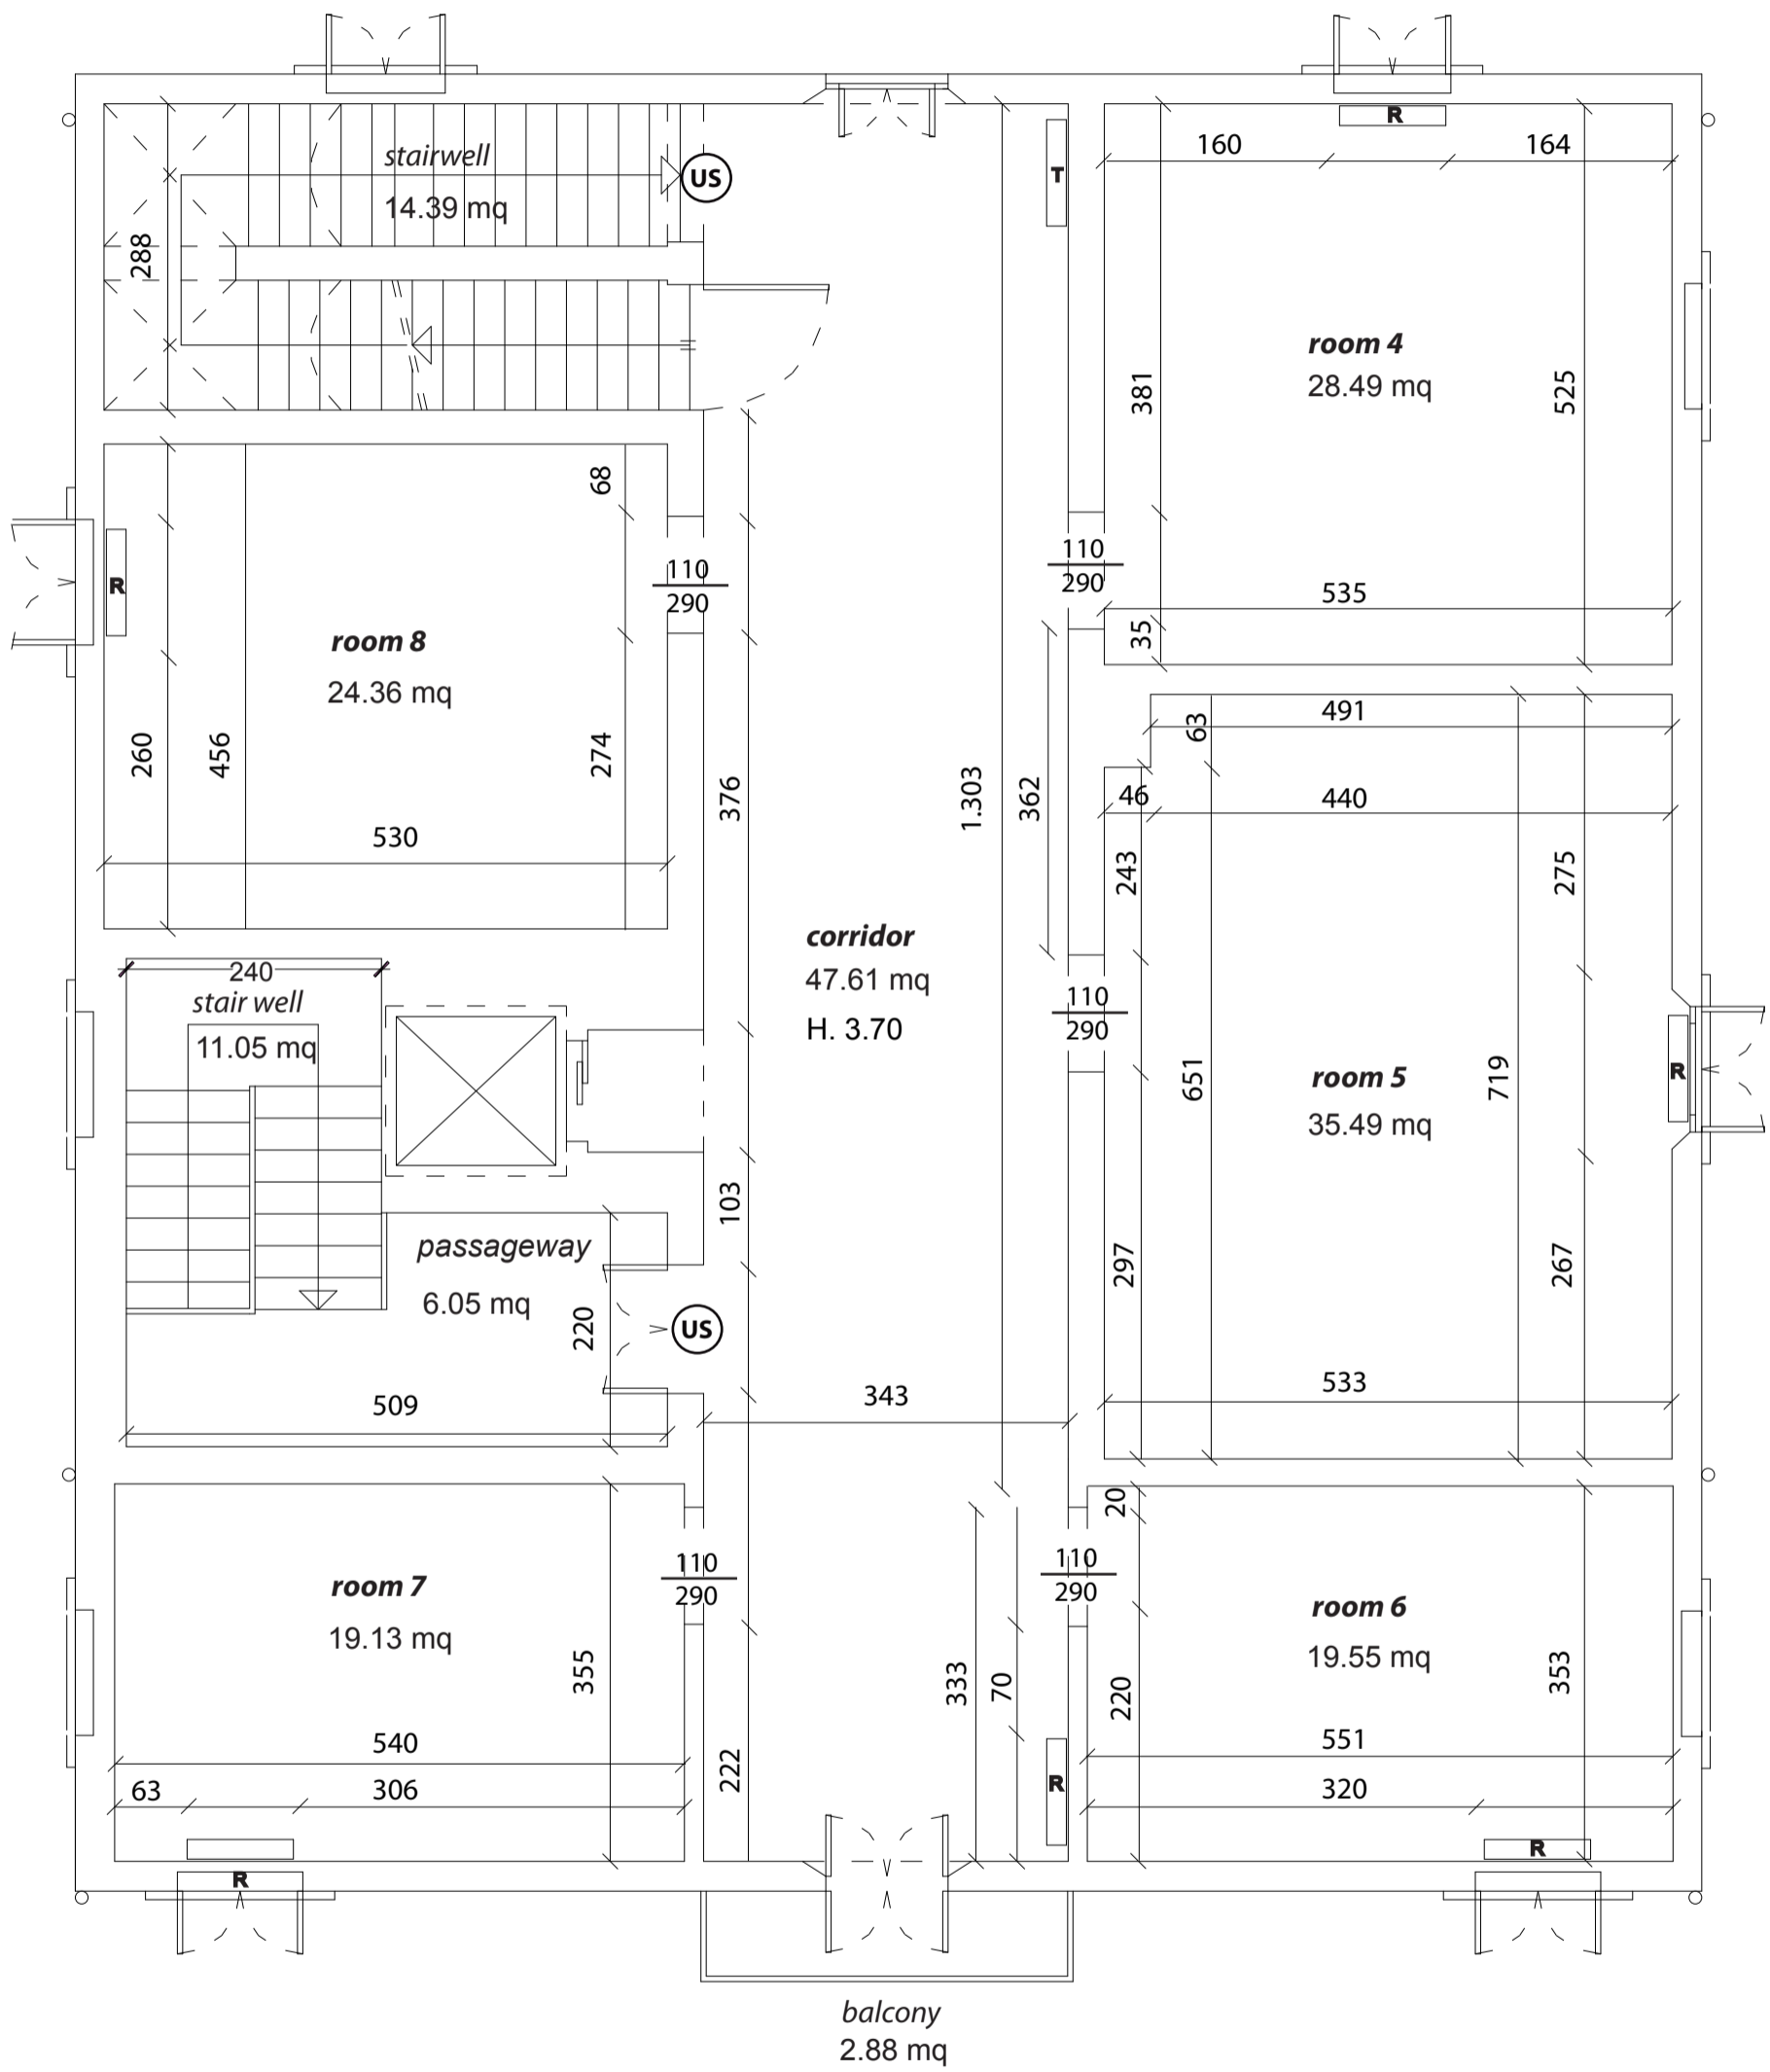

Villa delle Rose

via Saragozza 228-230
BOLOGNA - I -

loading-unloading area

GROUND FLOOR

R radiator

US emergency exit

Villa delle Rose

via Saragozza 228-230

BOLOGNA -I-

FIRST FLOOR