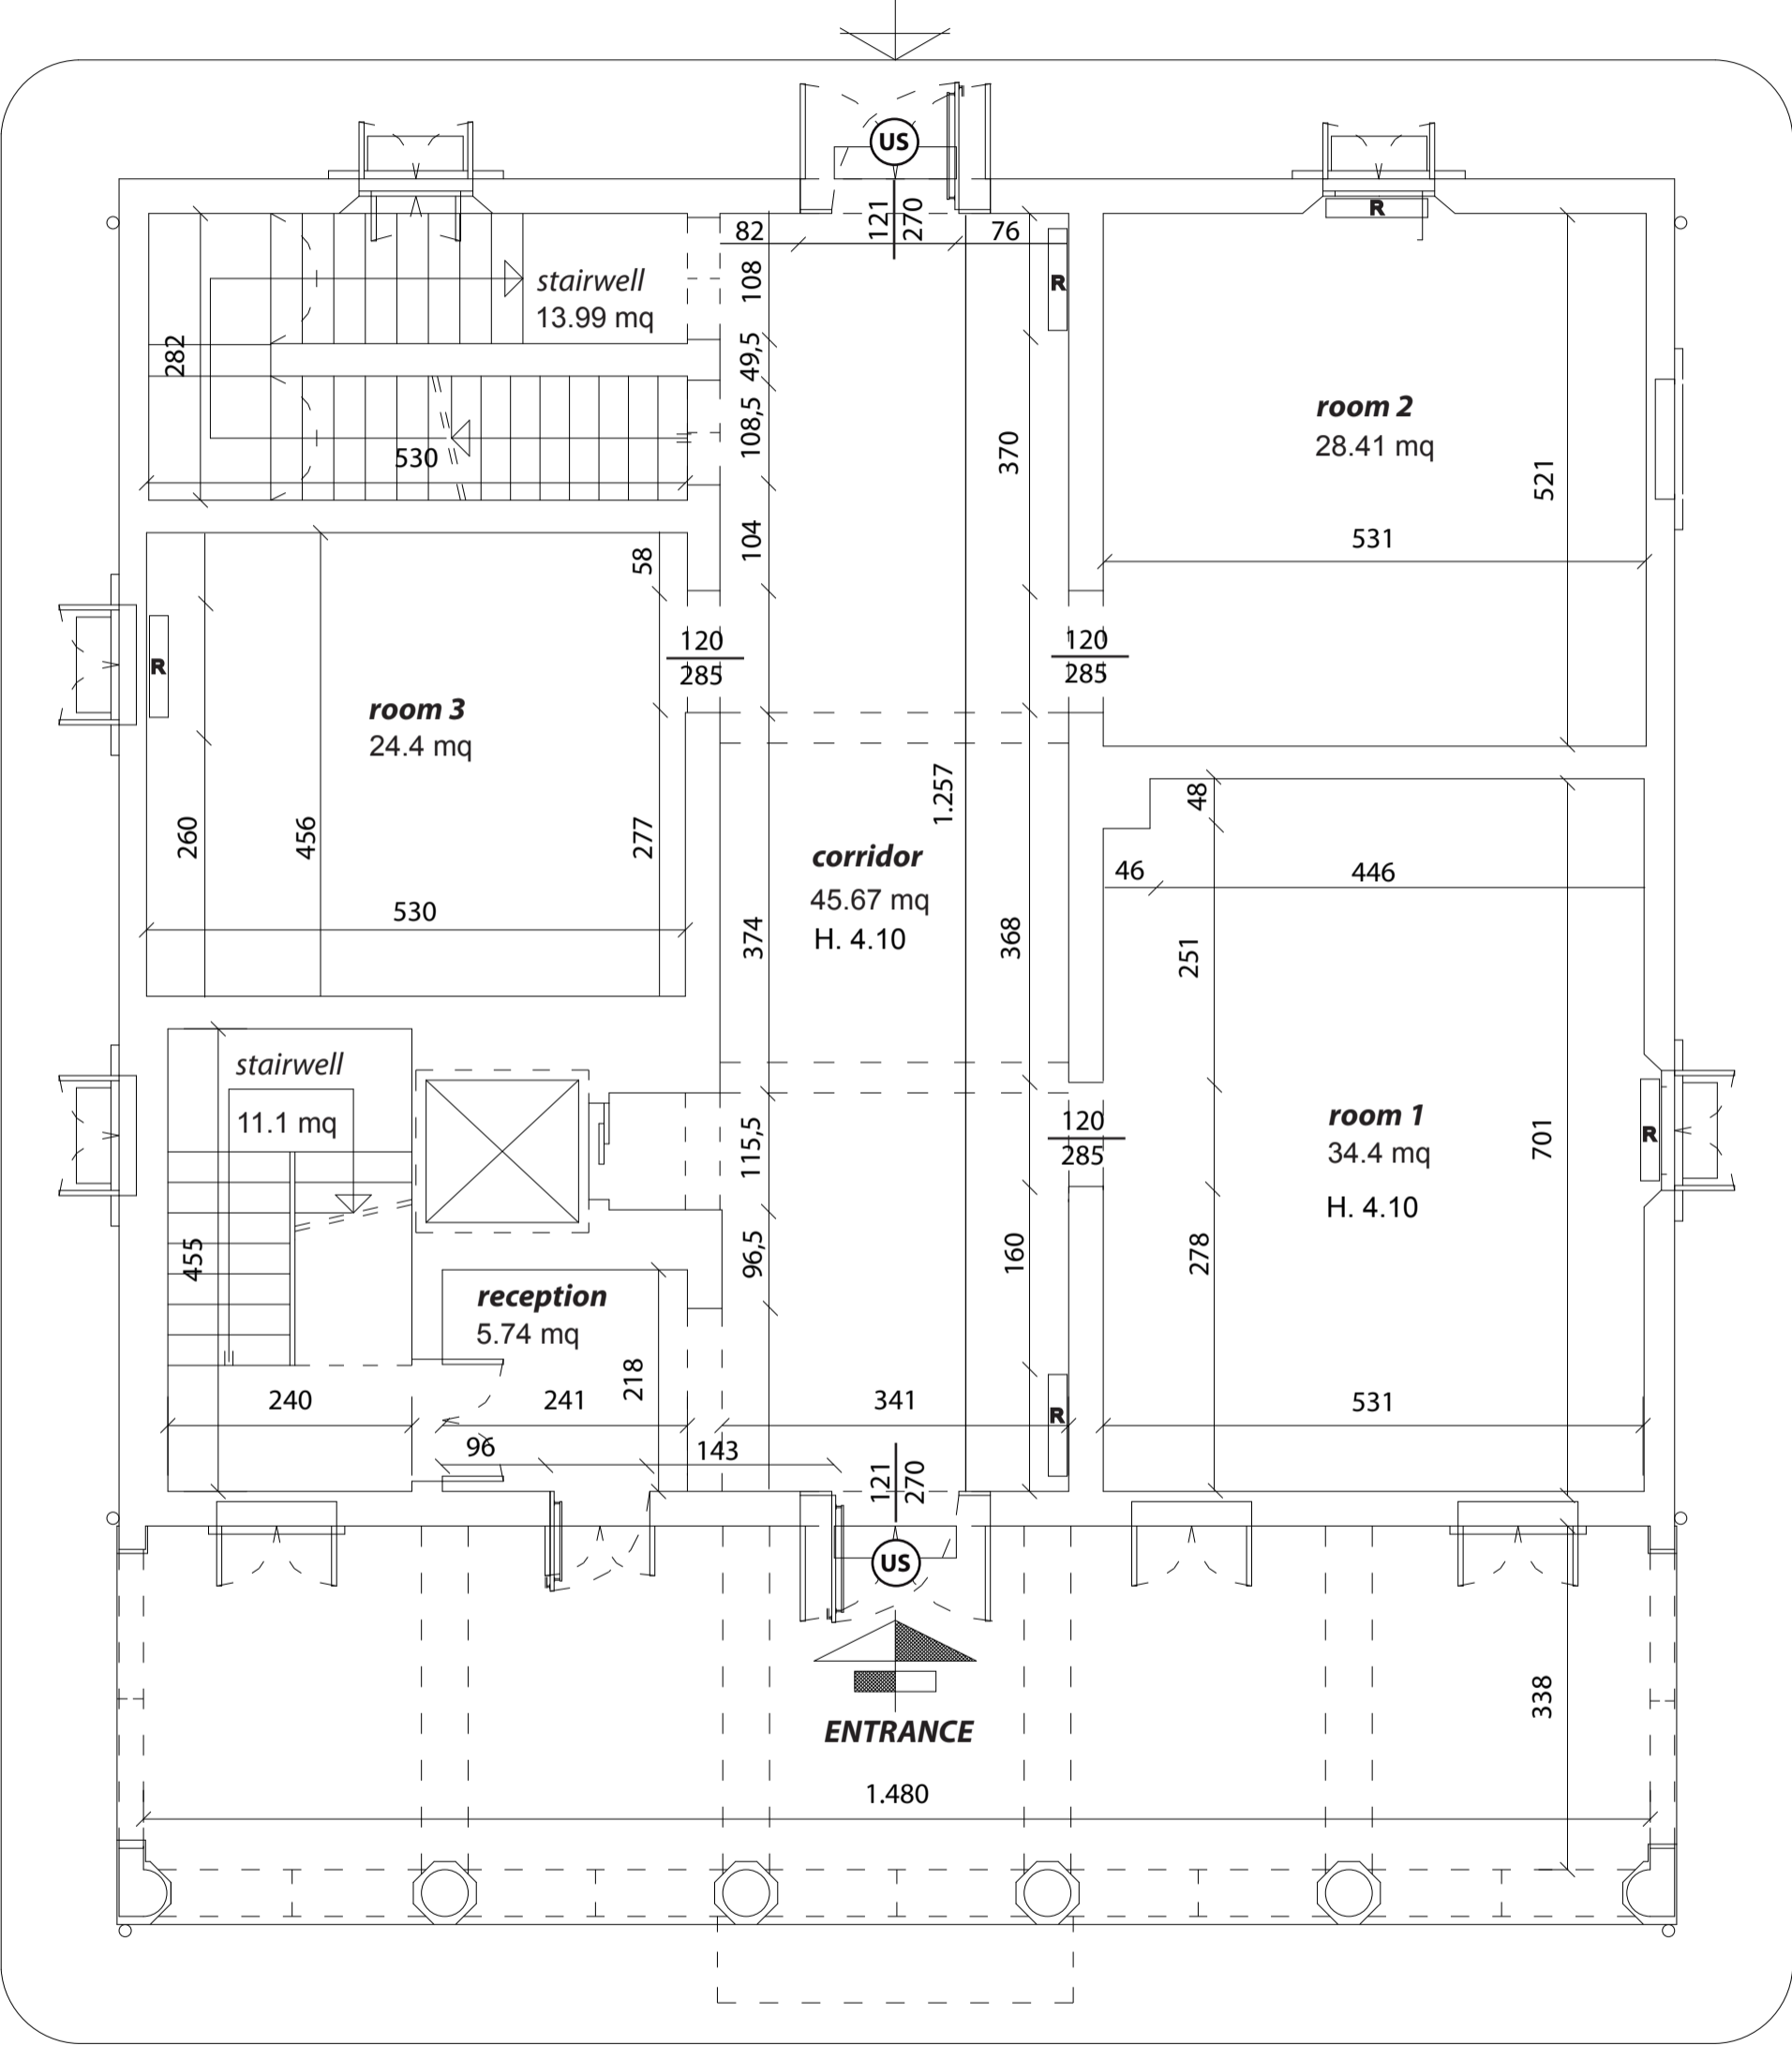

Villa delle Rose

via Saragozza 228-230
BOLOGNA - I -

loading-unloading area

GROUND FLOOR

R radiator

US emergency exit

Villa delle Rose

via Saragozza 228-230

BOLOGNA -I-

FIRST FLOOR